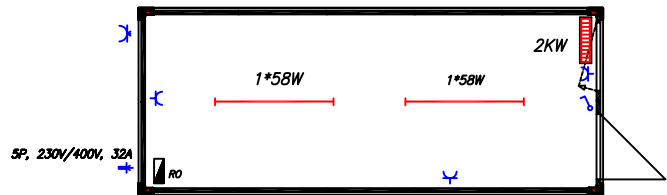

Container Modul Systeme GmbH

CMS 101

CMS 102

CMS 101/A

CMS 103

CMS 101/B

CMS 104

L = 2438 mm - 13500 mm
 B = 2438 mm - 2990 mm
 H = 2591 mm - 3490 mm