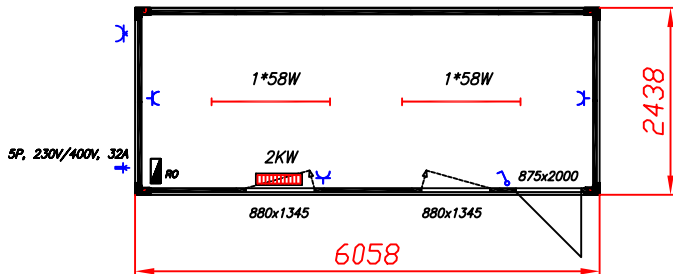

Container Modul Systeme GmbH

CMS 101

CMS 102

CMS 101/A

CMS 103

CMS 101/B

CMS 104

L = 2438 mm - 13500 mm
 B = 2438 mm - 2990 mm
 H = 2591 mm - 3490 mm