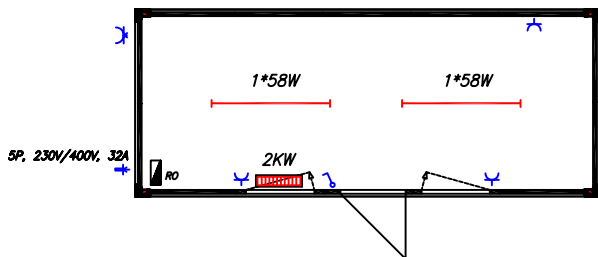

Container Modul Systeme GmbH

CMS 101

CMS 102

CMS 101/A

CMS 103

CMS 101/B

CMS 104

L = 2438 mm - 13500 mm
 B = 2438 mm - 2990 mm
 H = 2591 mm - 3490 mm