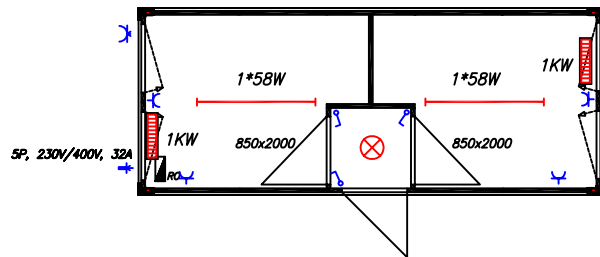

Container Modul Systeme GmbH

CMS 101

CMS 102

CMS 101/A

CMS 103

CMS 101/B

CMS 104

L = 2438 mm - 13500 mm
 B = 2438 mm - 2990 mm
 H = 2591 mm - 3490 mm